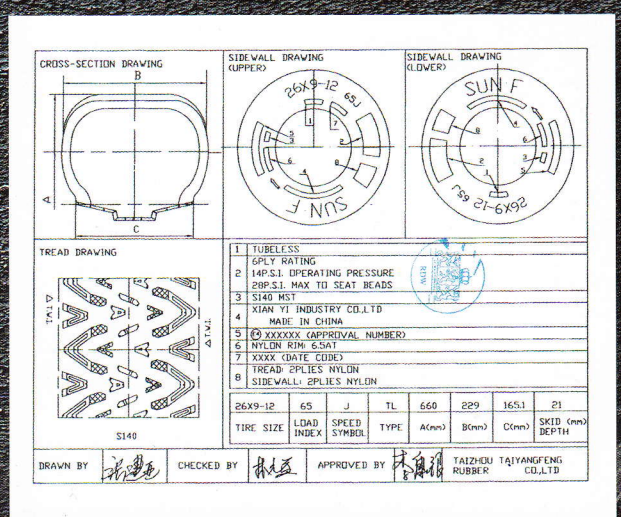

E-marking certificate from the European Economy Community